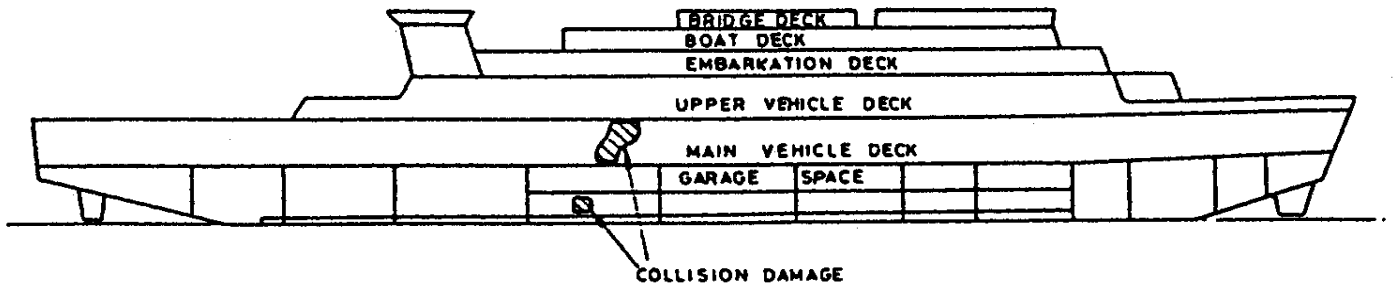

# European Gateway (1982) – 10 min Capsized after being struck by 'Speedlink Vanguard'

**Figure 13.7** Collision damages to the EUROPEAN GATEWAY.