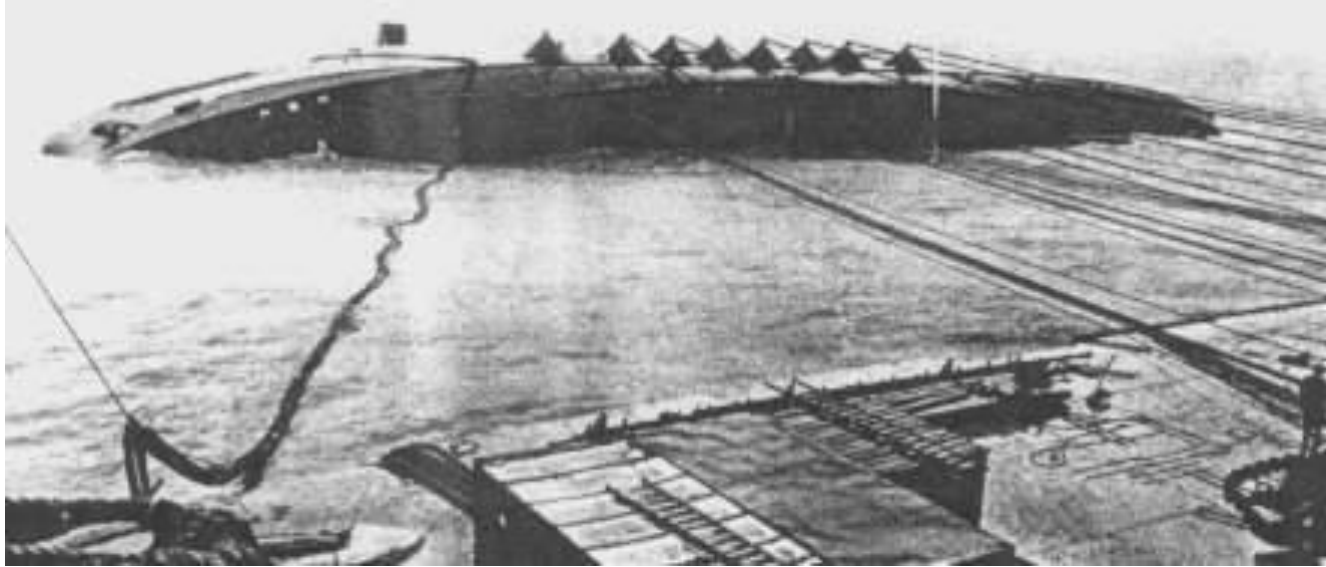

# European Gateway (1982) – 10 min Capsized after being struck by 'Speedlink Vanguard'

**Figure 13.7** Collision damages to the EUROPEAN GATEWAY.

# European Gateway (1982) – 10 min Capsized after being struck by 'Speedlink Vanguard'